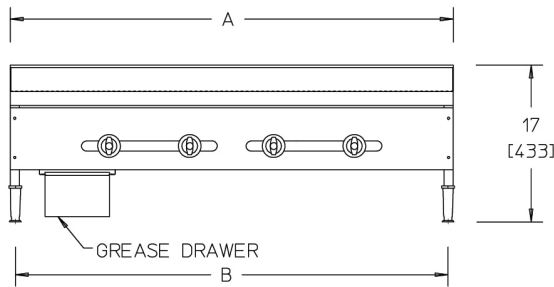

HD Gas Counter Griddles

MODELS

Manual Controls

- HDG2430G
- HDG3630G
- HDG4830G
- HDG6030G

Thermostatic Controls

- HDTG2430G
- HDTG3630G
- HDTG4830G
- HDTG6030G

MINIMUM CLEARANCE FROM NON-COMBUSTIBLE SURFACES			
BACK	SIDE	BOTTOM	FRONT
0" (0mm)	0" (0mm)	4" (102mm)	0" (0mm)

DIMENSIONS: INCH [MM]

NOTE: Specifications are subject to change without notice and are not intended for installation purposes. See installation instructions at www.wellsbloomfield.com prior to installing unit.

Model No.	Number of Controls	Width (A) (MM)	Width (B) (MM)	Depth (MM)	Height (MM) (Includes 4" legs)	BTU Rating		Approx. Weight Shipping lbs. (kg)	Approx. Weight Installed lbs. (kg)
						Natural	L.P.		
						GAS 5" W.C.	GAS 10" W.C.		
HDG2430G & HDT2430G	2	24-1/8" (613)	23" (584)	31-11/16" (804)	17" (433)	60,000	60,000*	249 (113)	199 (90)
HDG3630G & HDT3630G	3	36-1/8" (917)	35" (889)	31-11/16" (804)	17" (433)	90,000	80,000*	397 (180)	287 (130)
HDG4830G & HDT4830G	4	48-1/8" (1222)	47" (1194)	31-11/16" (804)	17" (433)	120,000	120,000*	507 (230)	393 (178)
HDG6030G & HDT6030G	5	60-1/8" (1527)	59" (1499)	31-11/16" (804)	17" (433)	150,000	150,000*	640 (290)	530 (240)