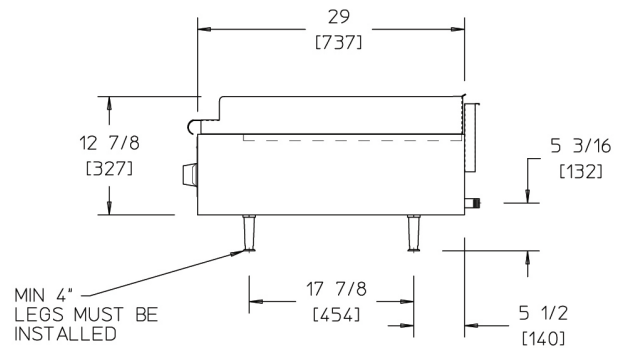

HD Gas Counter Griddles

MODELS

Manual Controls

- HDG2430G
- HDG3630G
- HDG4830G
- HDG6030G

Thermostatic Controls

- HDTG2430G
- HDTG3630G
- HDTG4830G
- HDTG6030G

MINIMUM CLEARANCE FROM NON-COMBUSTIBLE SURFACES			
BACK	SIDE	BOTTOM	FRONT
0" (0mm)	0" (0mm)	4" (102mm)	0" (0mm)

DIMENSIONS: INCH [MM]

NOTE: Specifications are subject to change without notice and are not intended for installation purposes. See installation instructions at www.wellsbloomfield.com prior to installing unit.

Model No.	Number of Controls	Width (A) (MM)	Width (B) (MM)	Depth (MM)	Height (MM) (Includes 4" legs)	BTU Rating		Approx. Weight Shipping lbs. (kg)	Approx. Weight Installed lbs. (kg)
						Natural	L.P.		
						GAS 5" W.C.	GAS 10" W.C.		
HDG2430G & HDT2430G	2	24-1/8" (613)	23" (584)	31-11/16" (804)	17" (433)	60,000	60,000*	249 (113)	199 (90)
HDG3630G & HDT3630G	3	36-1/8" (917)	35" (889)	31-11/16" (804)	17" (433)	90,000	80,000*	397 (180)	287 (130)
HDG4830G & HDT4830G	4	48-1/8" (1222)	47" (1194)	31-11/16" (804)	17" (433)	120,000	120,000*	507 (230)	393 (178)
HDG6030G & HDT6030G	5	60-1/8" (1527)	59" (1499)	31-11/16" (804)	17" (433)	150,000	150,000*	640 (290)	530 (240)