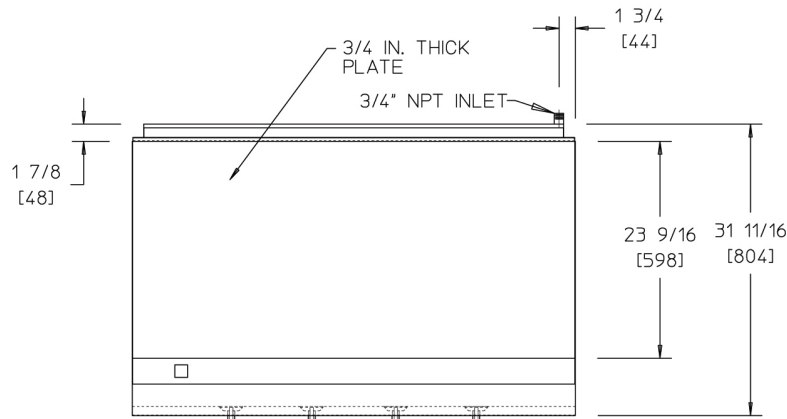

HD Gas Counter Griddles

MODELS

Manual Controls

- HDG2430G
- HDG3630G
- HDG4830G
- HDG6030G

Thermostatic Controls

- HDTG2430G
- HDTG3630G
- HDTG4830G
- HDTG6030G

MINIMUM CLEARANCE FROM NON-COMBUSTIBLE SURFACES			
BACK	SIDE	BOTTOM	FRONT
0" (0mm)	0" (0mm)	4" (102mm)	0" (0mm)

DIMENSIONS: INCH [MM]

NOTE: Specifications are subject to change without notice and are not intended for installation purposes. See installation instructions at www.wellsbloomfield.com prior to installing unit.

Model No.	Number of Controls	Width (A) (MM)	Width (B) (MM)	Depth (MM)	Height (MM) (Includes 4" legs)	BTU Rating		Approx. Weight Shipping lbs. (kg)	Approx. Weight Installed lbs. (kg)
						Natural	L.P.		
						GAS 5" W.C.	GAS 10" W.C.		
HDG2430G & HDT2430G	2	24-1/8" (613)	23" (584)	31-11/16" (804)	17" (433)	60,000	60,000*	249 (113)	199 (90)
HDG3630G & HDT3630G	3	36-1/8" (917)	35" (889)	31-11/16" (804)	17" (433)	90,000	80,000*	397 (180)	287 (130)
HDG4830G & HDT4830G	4	48-1/8" (1222)	47" (1194)	31-11/16" (804)	17" (433)	120,000	120,000*	507 (230)	393 (178)
HDG6030G & HDT6030G	5	60-1/8" (1527)	59" (1499)	31-11/16" (804)	17" (433)	150,000	150,000*	640 (290)	530 (240)